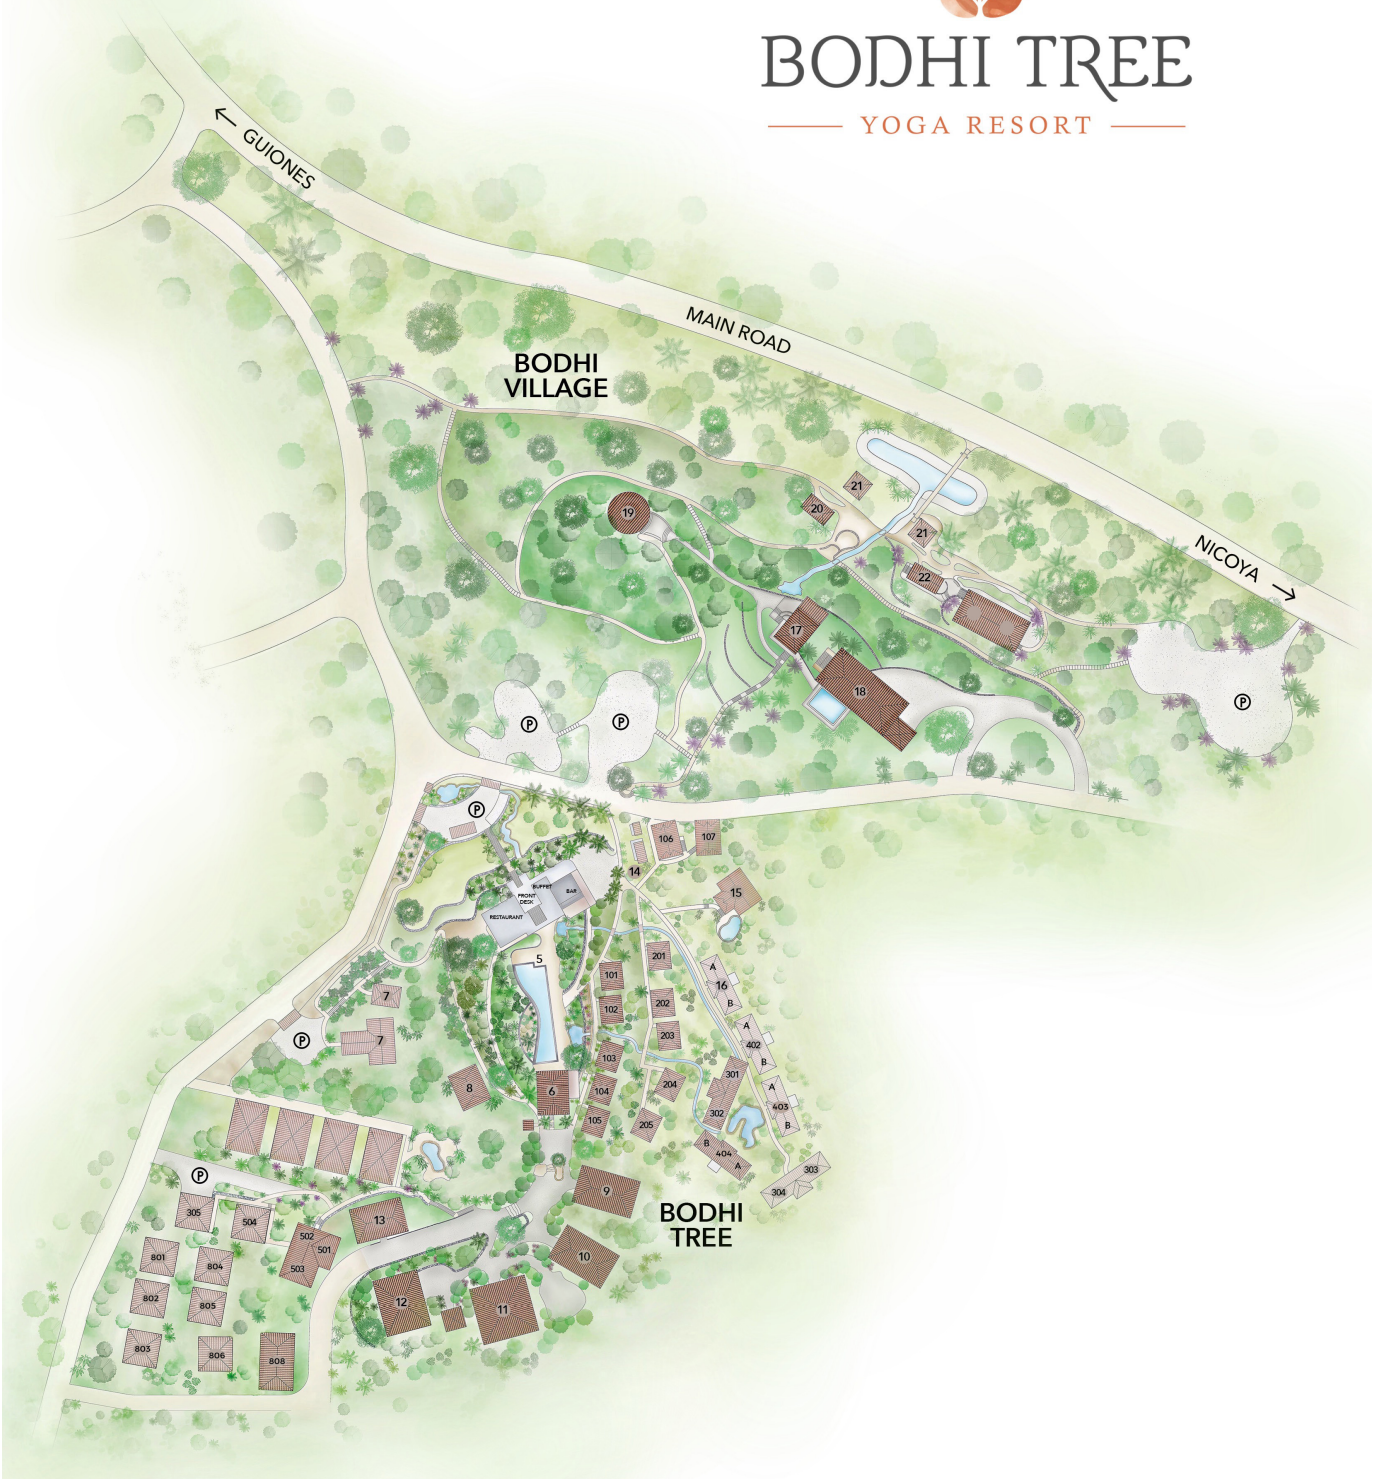

# BODHI TREE

— YOGA RESORT —

## BODHI TREE

- |   |             |    |                |
|---|-------------|----|----------------|
| 1 | FRONT DESK  | 9  | SPIN STUDIO    |
| 2 | RESTAURANT  | 10 | PILATES NOSARA |
| 3 | BUFFET      | 11 | SHAKTI SHALA   |
| 4 | BAR         | 12 | AKASHA SHALA   |
| 5 | POOL        | 13 | GYM            |
| 6 | JUICE BAR   | 14 | LAUNDRY        |
| 7 | SPA         | 15 | BODHI HOUSE    |
| 8 | KHULA SHALA | 16 | FAMILY ROOM    |

## BODHI VILLAGE

- |    |  |
|----|--|
| 17 | TREE TOPS SHALA                                  |
| 18 | TREE TOPS ROOMS<br><i>OCEANA SHALA-3RD LEVEL</i> |
| 19 | BELL TOWER SHALA                                 |
| 20 | RESTAURANT CASCADA                               |
| 21 | RANCHO   |
| 22 | BATH HOUSE/MASSAGE ROOM                          |